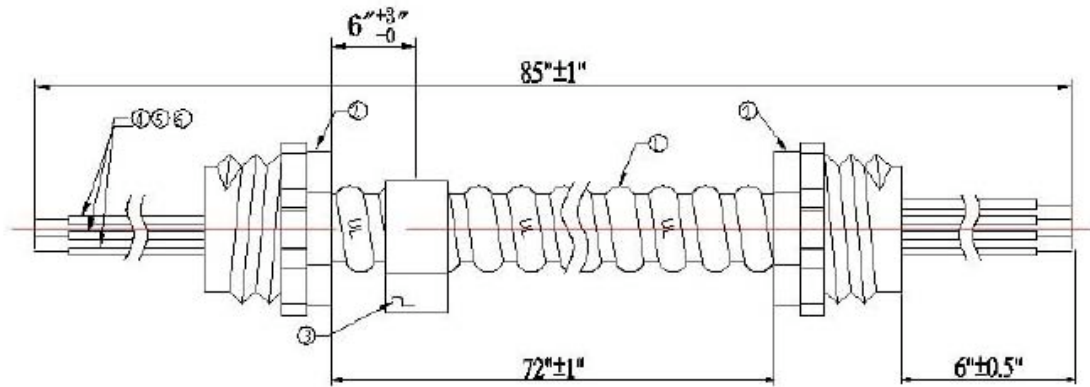

## METAL CONDUIT LIGHTING WHIP

MODEL NO. MCW-314

6 FT. LIGHTING WHIP  
WITH THREE 14 AWG  
CONDUCTORS AND  
SCREW-IN CONNECTORS

**Note:** All dimensions are in inches. Dimensions are subject to change without notice. Please consult Truex for verification.

### Standard Features:

- 3/8 inch flexible heavy steel conduit – 6 ft. long.
- Three 14 AWG THHN solid wire conductors. Each wire conductor is 85 inches long with 6 inches of wire conductor exposed at each end of assembly.
- Two 3/8 inch screw-in type manual connectors – one each end.
- UL and CUL listed.